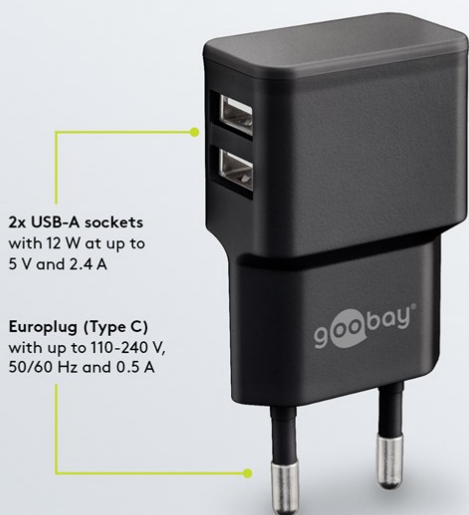

Bloc d'alimentation 2x USB A femelle 5V 2400mA noir

Numéro d'article 44951

Description du produit

Bloc d'alimentation 2x USB A femelle, sortie: 5V max. 2400mA, entrée: 100-240V / 50-60Hz, noir

Plus d'images

Broad Compatibility
suitable for:

- ✓ Apple
iPhone, iPad, etc.
- ✓ Samsung
Galaxy, GalaxyTab, etc.
- ✓ Huawei
P20, P30, etc.
- ✓ Xiaomi
Mi Note, POCO, etc.

goobay®

Comfortable Size

easy to transport

goobay®

Perfect for Travelling

fits into every hand luggage

goobay®

Protection Electronics

protects connected devices against overcurrent, overcharging & overheating

goobay®

Neat & Tidy

helps to better organise your electronic devices

Prevents tangled cables
space-saving cable management

goobay®