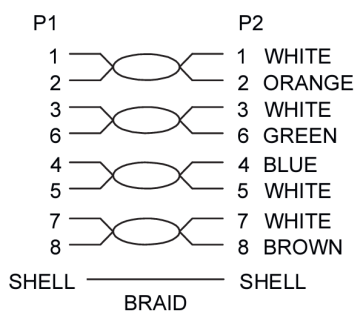

Câble de réseau Cat.6 PREMIUM S/FTP (PiMF) 250Mhz gris 50cm

Numéro d'article B6-GY-005

Longueur 500mm

Description du produit

Câble de réseau Cat.6 PREMIUM S/FTP (PiMF) 250Mhz gris 50cm

Key Features

- Cat.6 network cable | patch cable | ethernet cable
- High Quality
- stranded 27AWG with 250MHz performance
- S/FTP & PiMF
- PiMF: pairs in metal foil to further enhance EMI interference
- 2x RJ45 (8P8C)
- plugs with latch protection
- red coloured RJ45 plug (front) for the quick identification of CAT.6
- full copper wires
- with length indication on both plugs
- 1:1 pin assignment according to EIA/TIA 568B
- molded assemblies with great strain relief properties

Plus d'images

PINOUT

Cat.6
S/FTP
PIMF
AWG 27

Cat.6

Angabe der Kabellänge
Indicator of cable length

ABBILDUNG ÄHNLICH
IMAGE SIMILAR