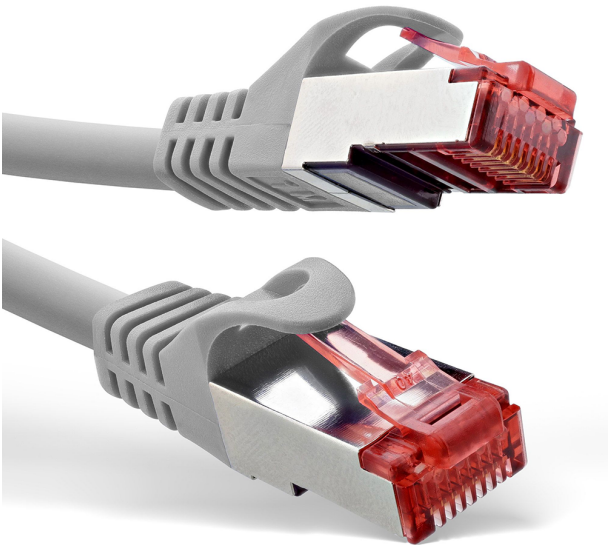

Câble de réseau Cat.6 PREMIUM S/FTP (PiMF) 250Mhz gris 2m

Numéro d'article B6-GY-020

Longueur 2000mm

Description du produit

Câble de réseau Cat.6 PREMIUM S/FTP (PiMF) 250Mhz gris 2m

Key Features

- Cat.6 network cable | patch cable | ethernet cable
- High Quality
- stranded 27AWG with 250MHz performance
- S/FTP & PiMF
- PiMF: pairs in metal foil to further enhance EMI interference
- 2x RJ45 (8P8C)
- plugs with latch protection
- red coloured RJ45 plug (front) for the quick identification of CAT.6
- full copper wires
- with length indication on both plugs
- 1:1 pin assignment according to EIA/TIA 568B
- molded assemblies with great strain relief properties

Plus d'images

PINOUT

Angabe der Kabellänge
Indicator of cable length

ABBILDUNG ÄHNLICH
IMAGE SIMILAR

**Cat.6
S/FTP
PIMF
AWG 27**

Cat.6